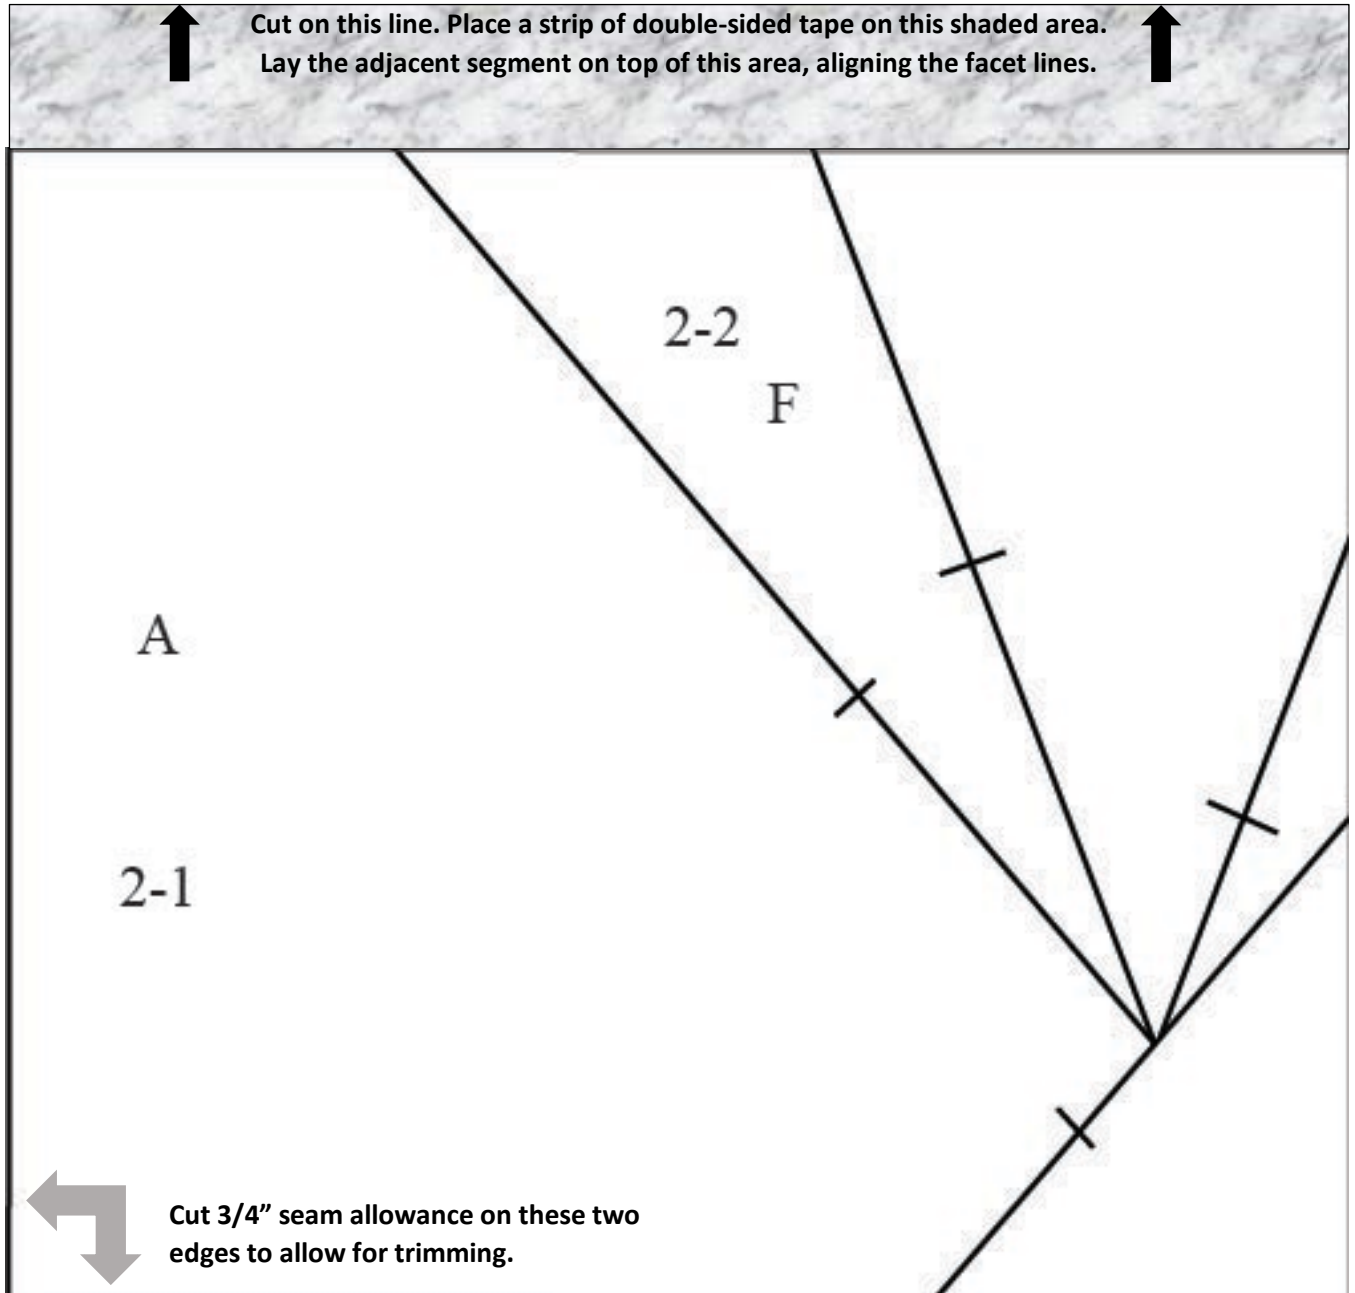

EN POINTE (12" SQUARE)

QUADRANT #1

EN POINTE
(12" SQUARE)

QUADRANT #3

EN POINTE (12" SQUARE)

QUADRANT #4

EN POINTE (12" SQUARE)

COLOR PLAY CHART

A – White

B – Lightest Light

C – Light

D – Medium

E – Dark

F – Darkest Dark or Black