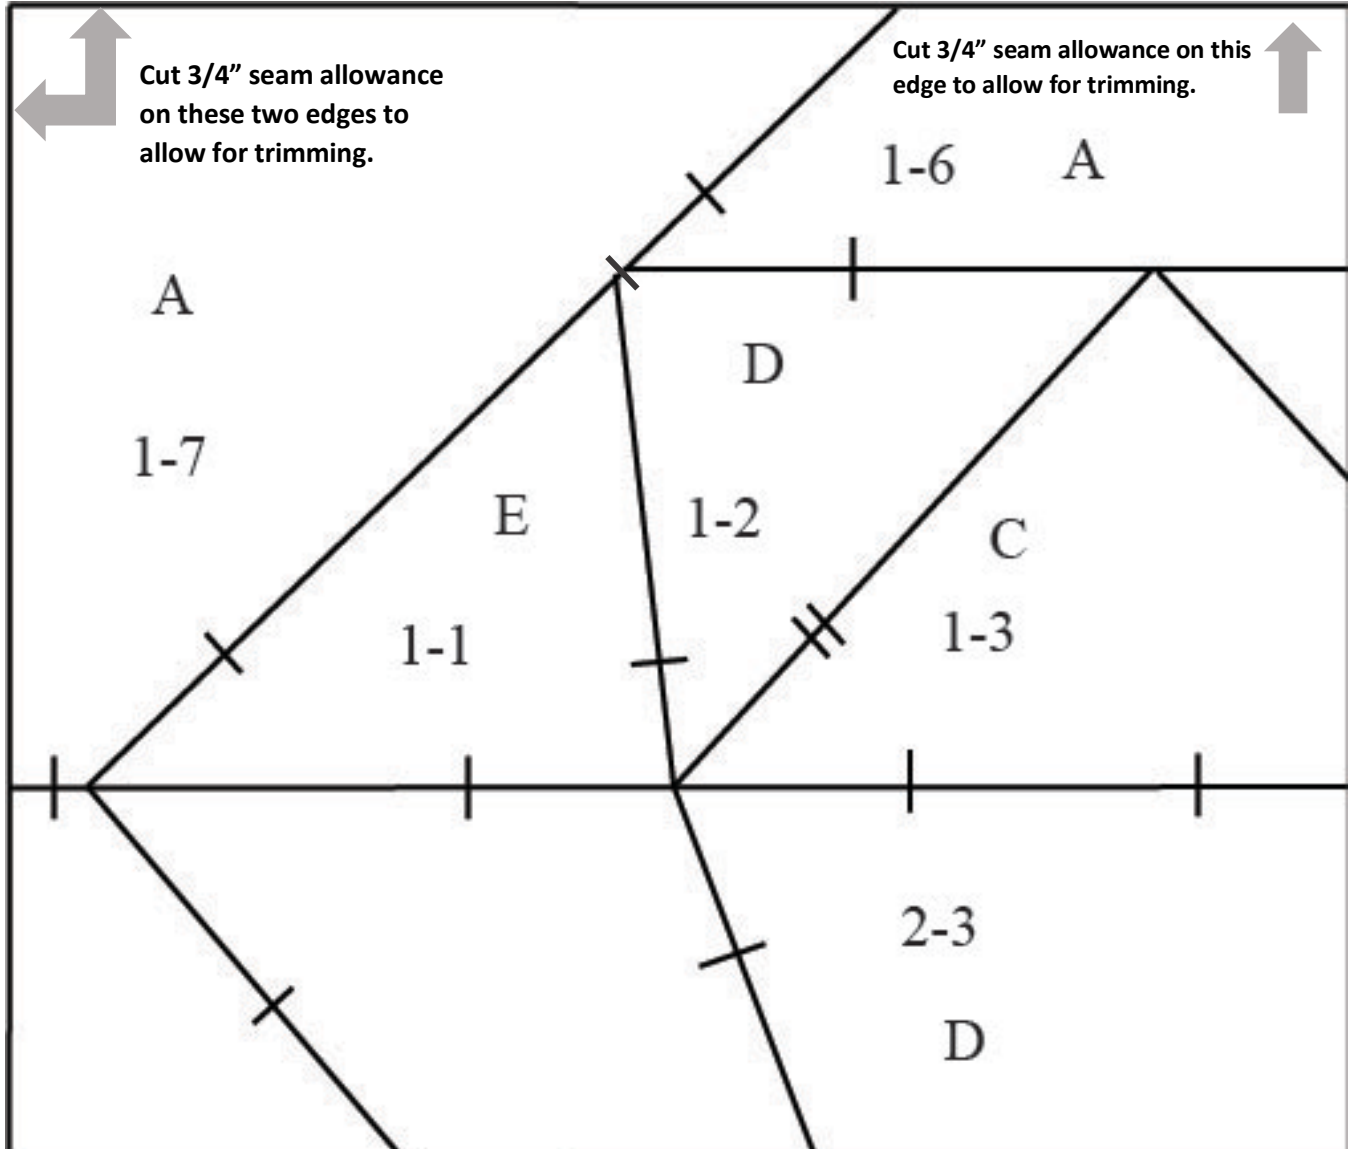

EN POINTE (12" SQUARE)

QUADRANT #1

EN POINTE
(12" SQUARE)

QUADRANT #3

EN POINTE (12" SQUARE)

QUADRANT #4

EN POINTE (12" SQUARE)

COLOR PLAY CHART

A – White

B – Lightest Light

C – Light

D – Medium

E – Dark

F – Darkest Dark or Black