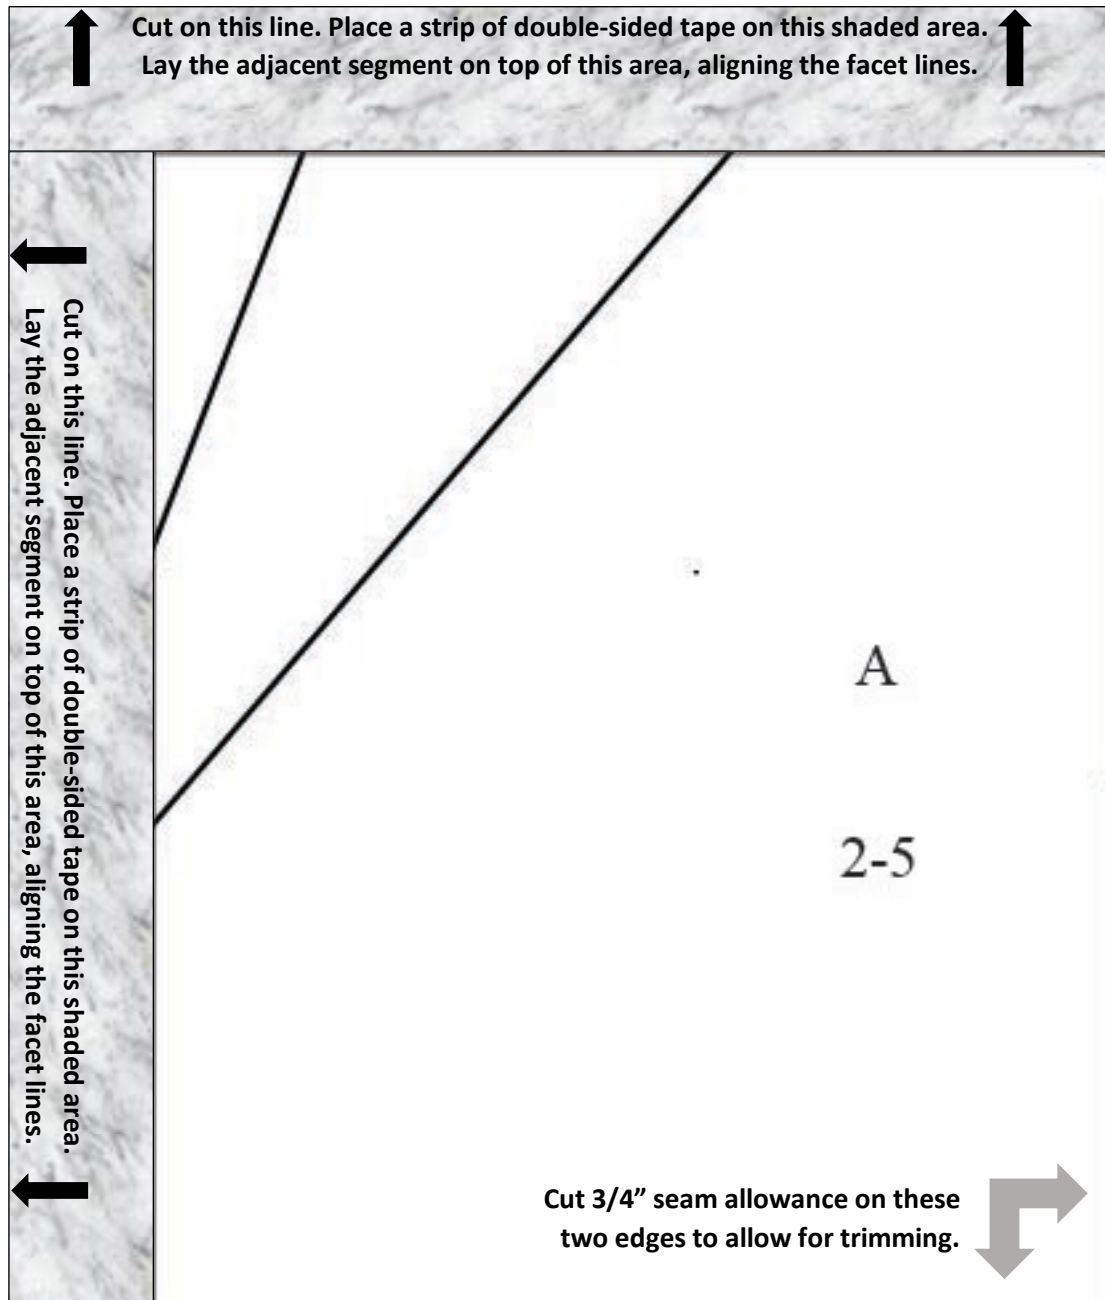

EN POINTE (12" SQUARE)

QUADRANT #1

EN POINTE
(12" SQUARE)

QUADRANT #3

EN POINTE (12" SQUARE)

QUADRANT #4

EN POINTE (12" SQUARE)

COLOR PLAY CHART

A – White

B – Lightest Light

C – Light

D – Medium

E – Dark

F – Darkest Dark or Black